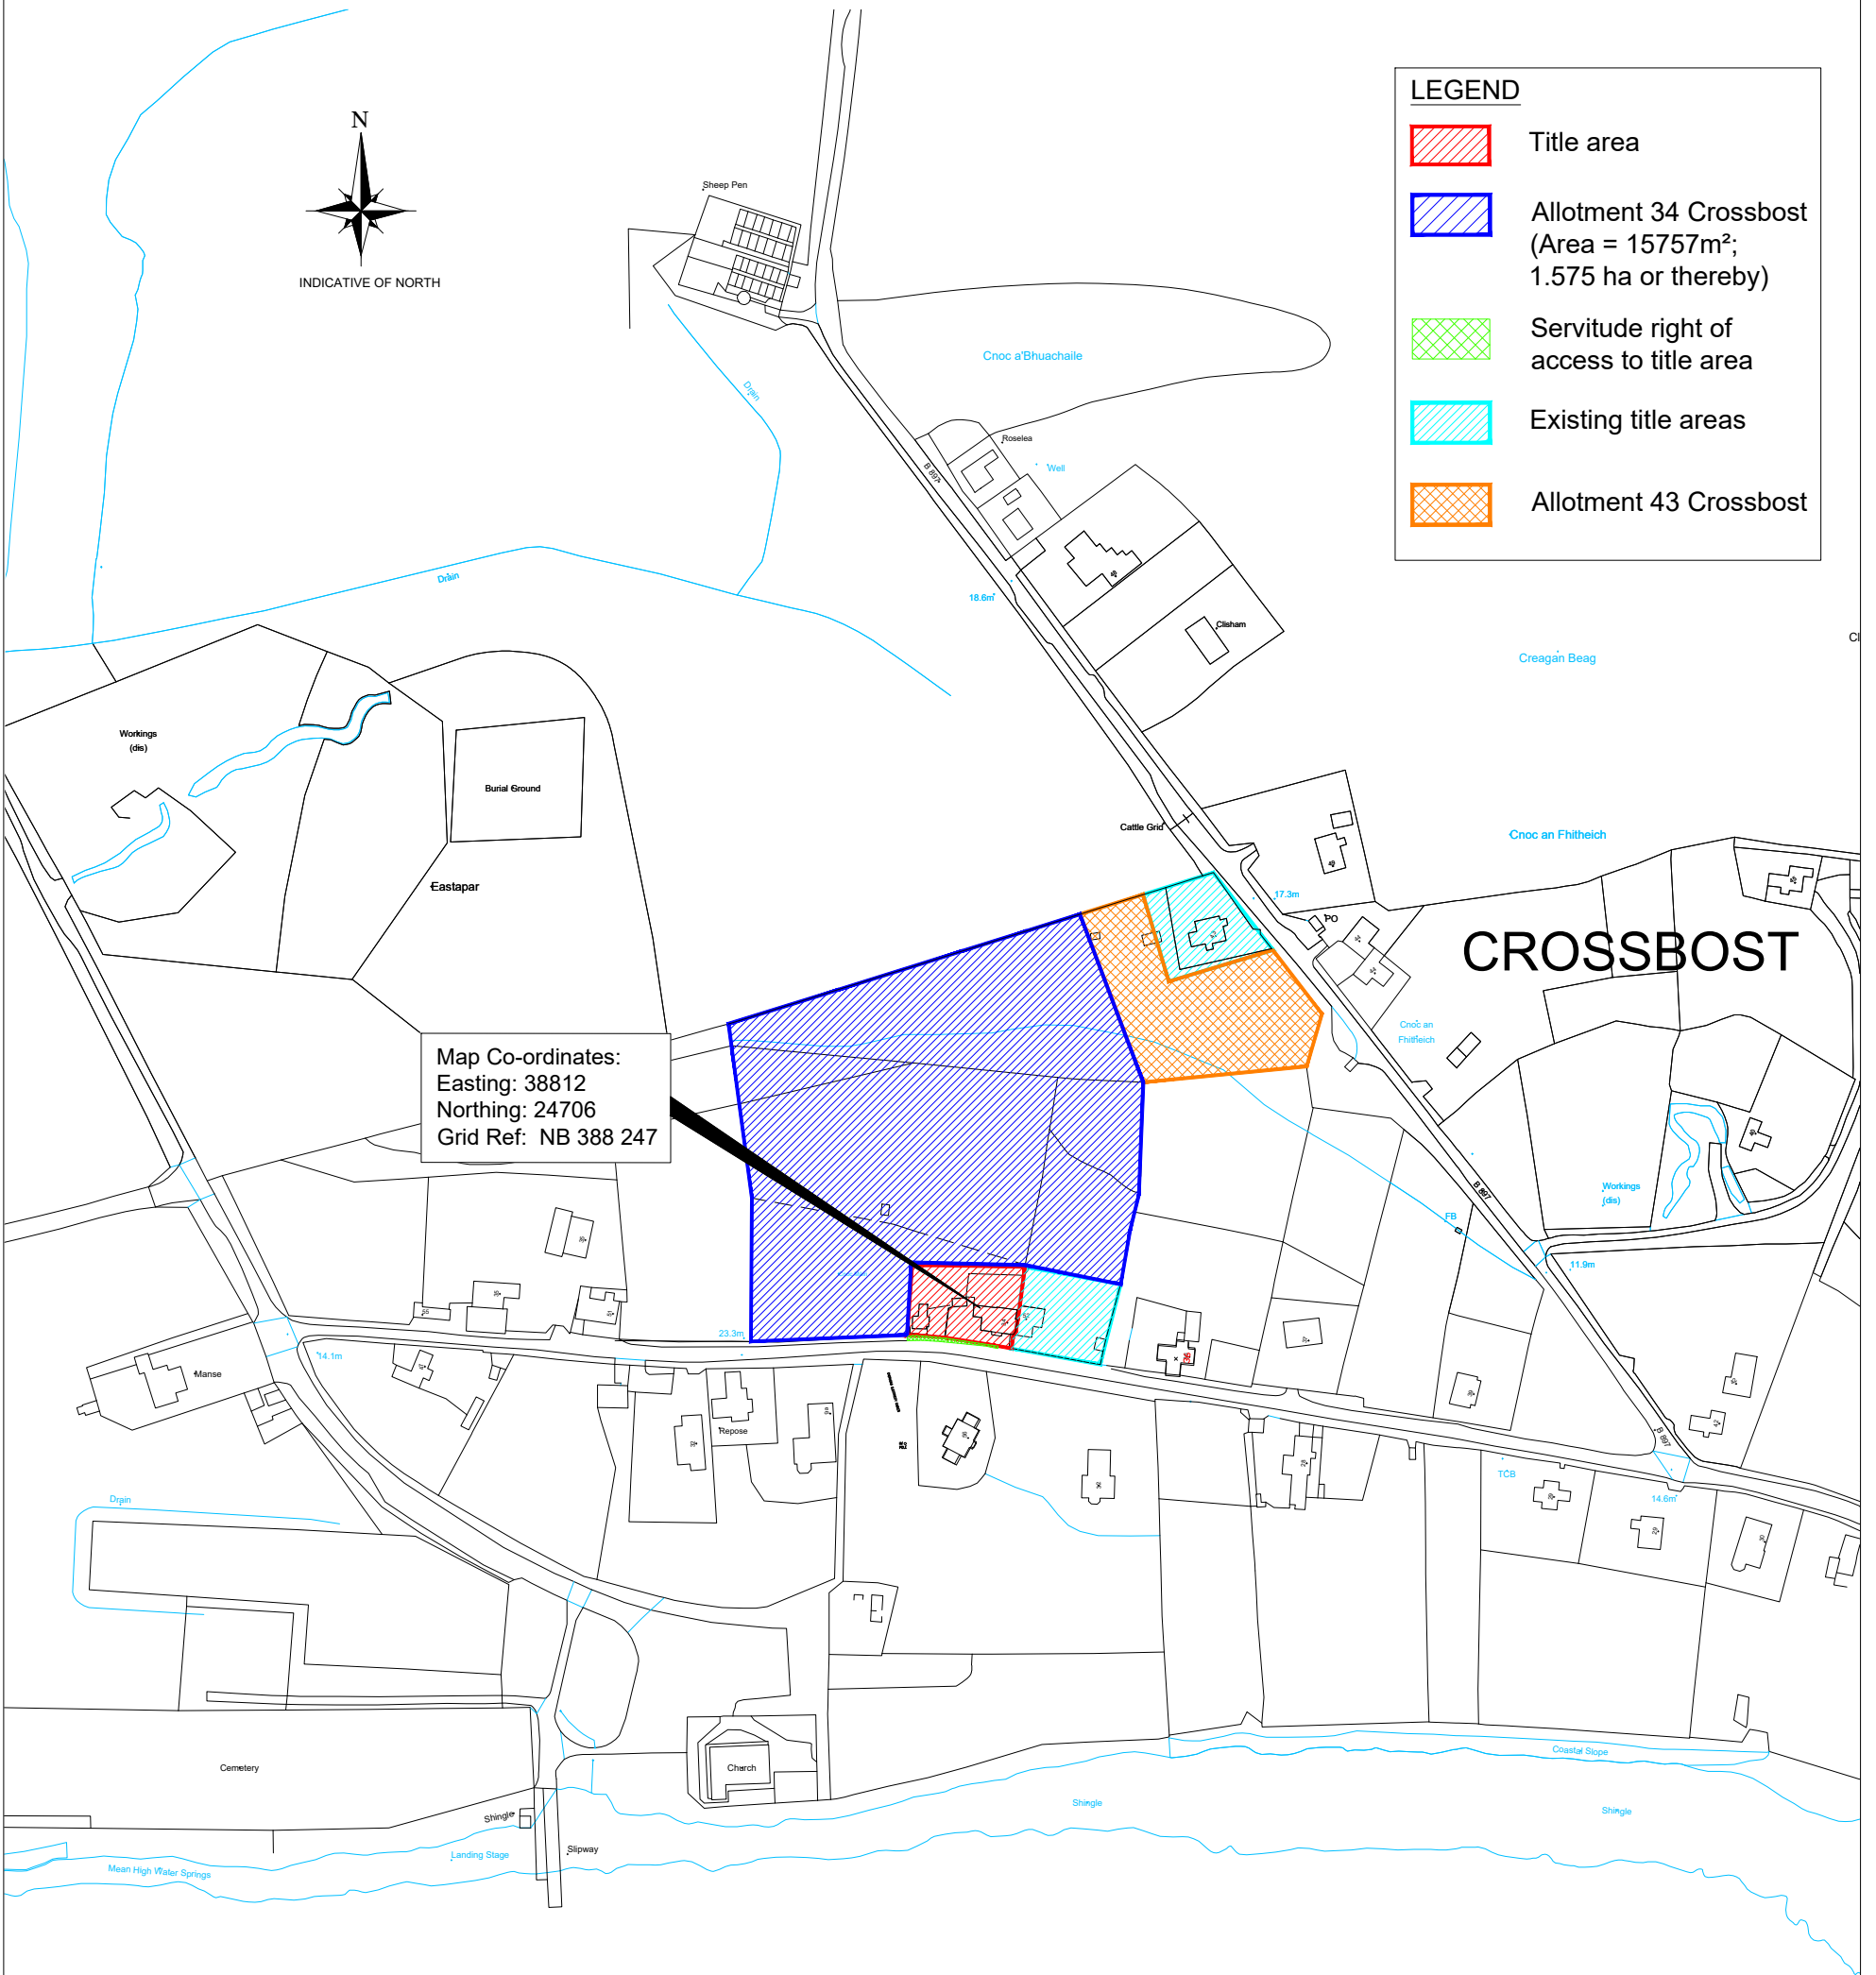

THIS IS THE PLAN REFERRED TO IN THE FOREGOING

LEGEND

- Title area
- Allotment 34 Crossbost
(Area = 15757m²;
1.575 ha or thereby)
- Servitude right of
access to title area
- Existing title areas
- Allotment 43 Crossbost

Map Co-ordinates:
Easting: 38812
Northing: 24706
Grid Ref: NB 388 247

CROSSBOST

Title area:
34 Crossbost, Lochs,
Isle of Lewis

Location Plan - Scale 1:2500 @ A3