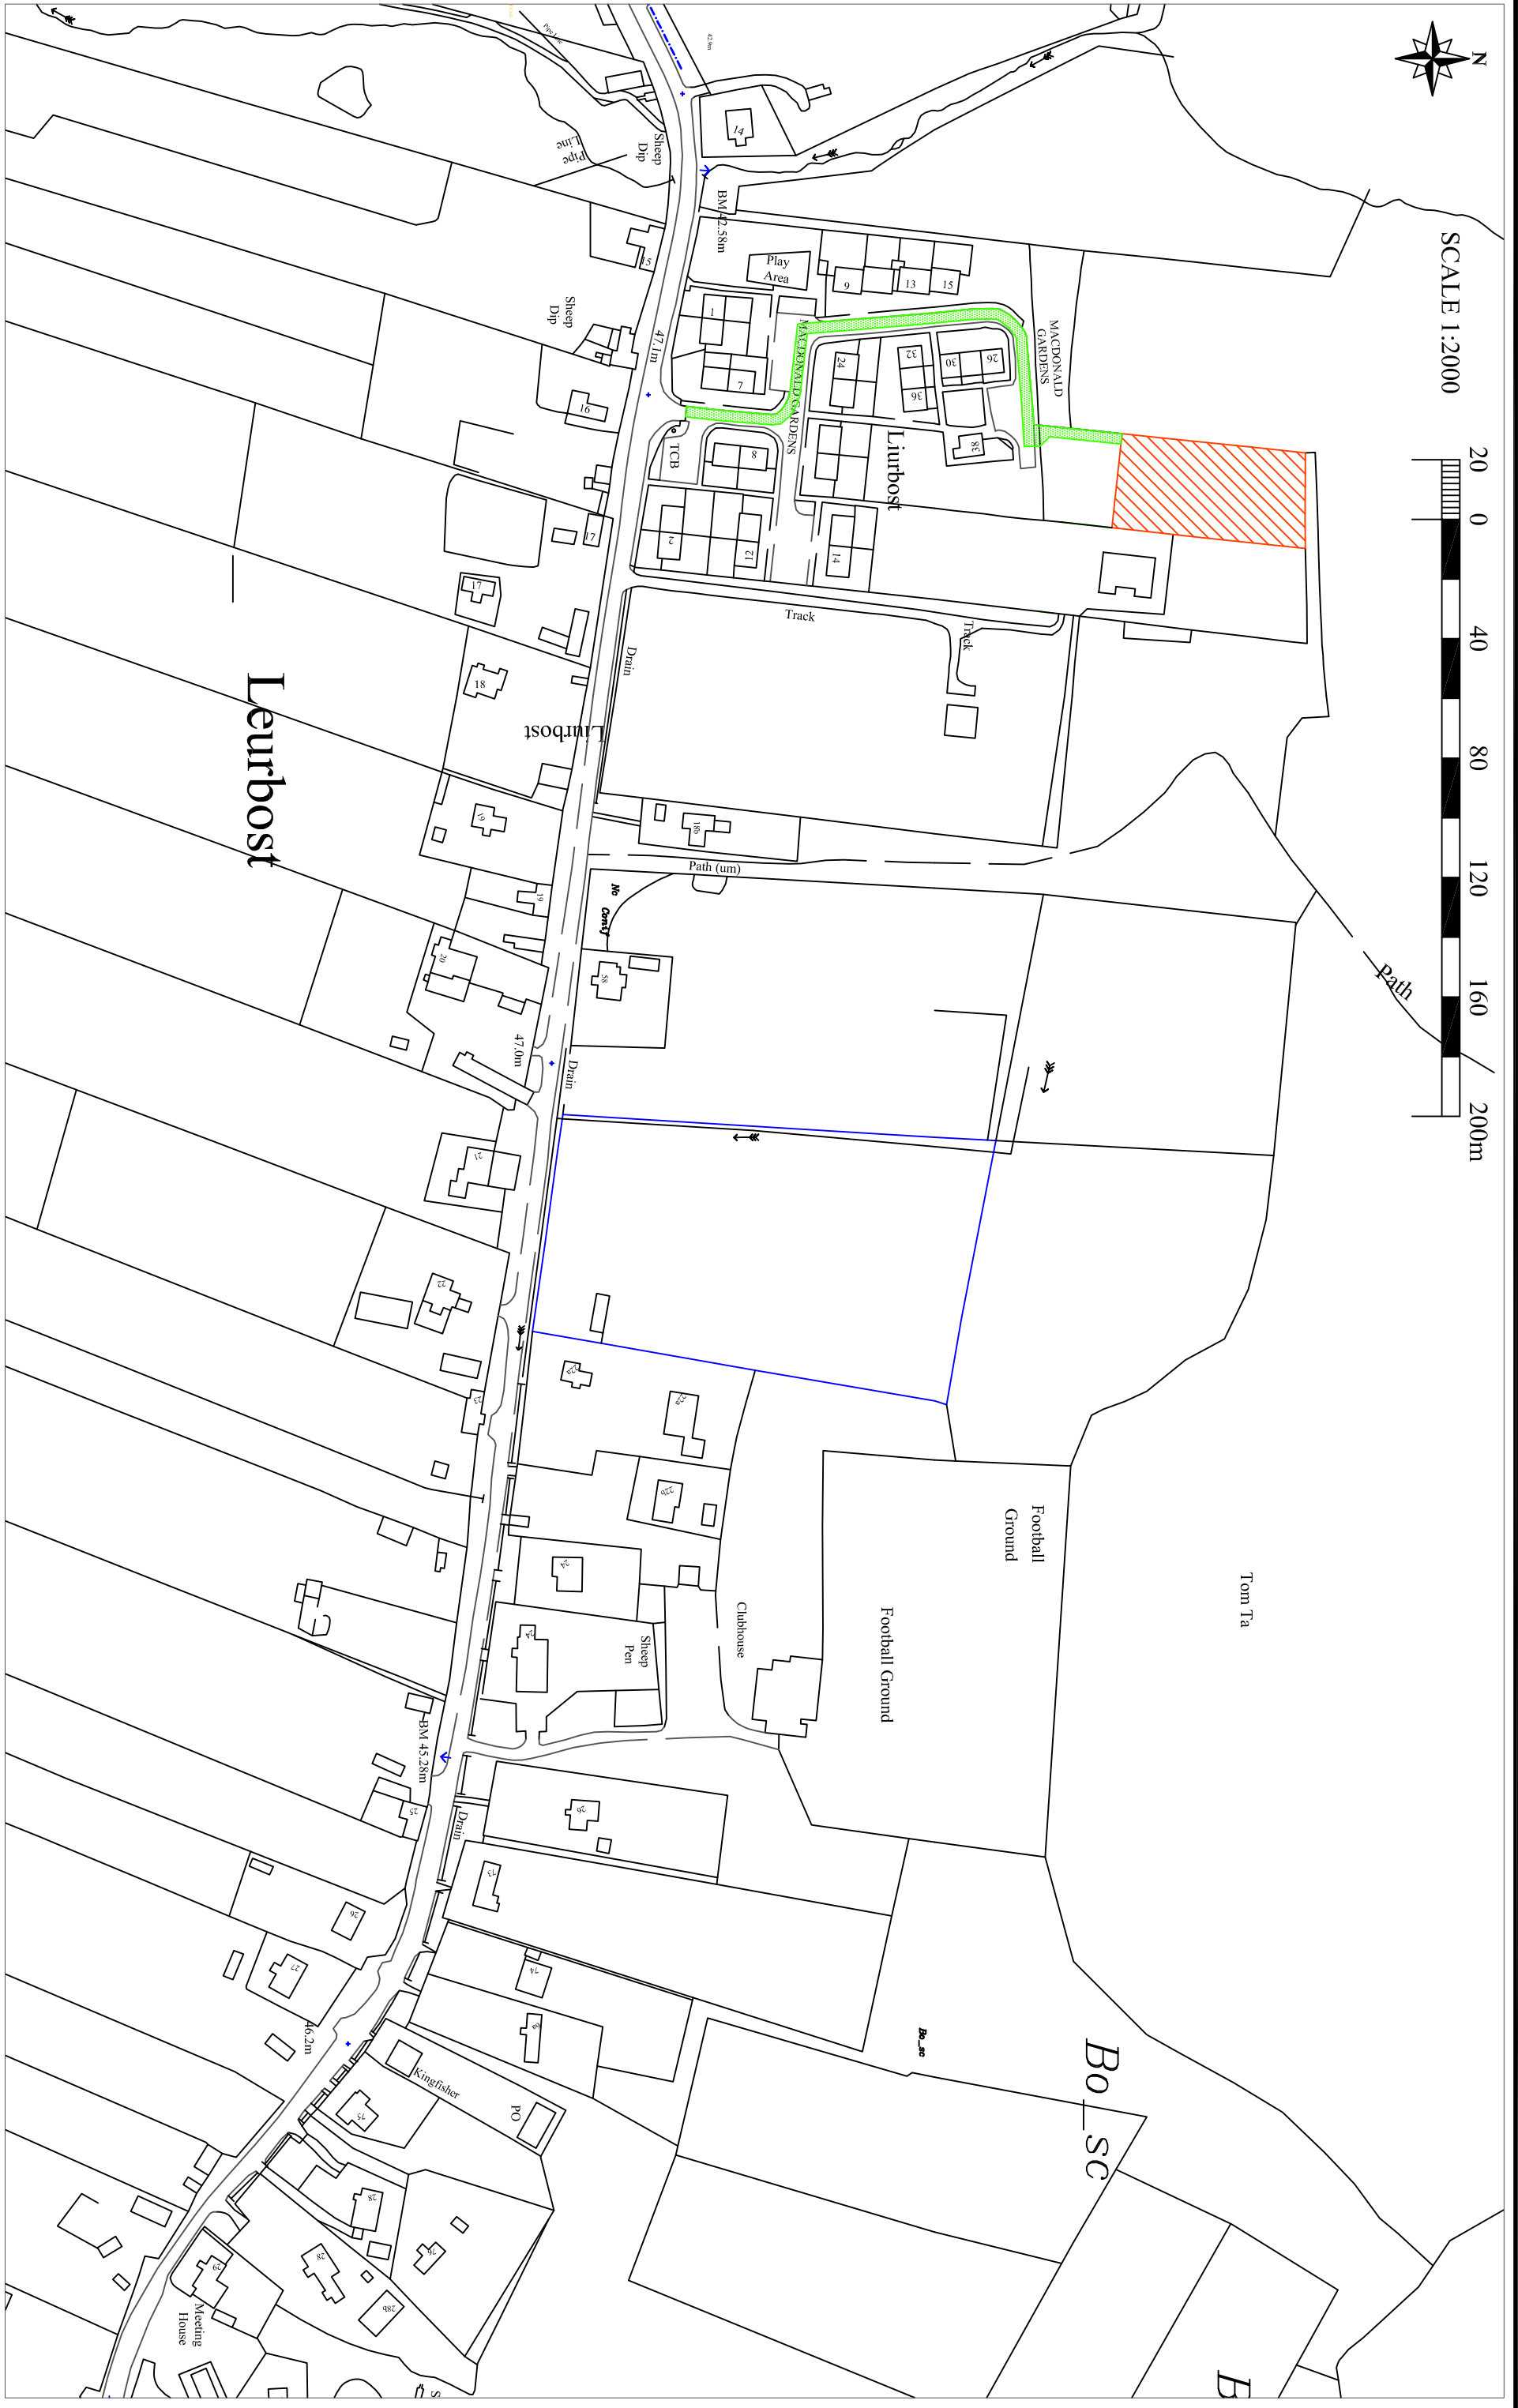

SCALE 1:2000

LOCATION PLAN

Leurbost

- LEGEND:
-  Proposed Decrofting
 -  Servitude, CHES
 -  Croft Boundary

Proposed Decrofting
Croft: Part croft 60 Leurbost, Lochs, Isle of Lewis.
Grid Ref: NB 369 260